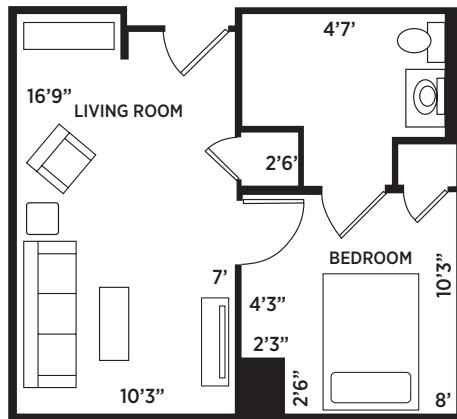

MEMORY CARE | SUITES

STUDIO
270 - 300 SQ FT

STUDIO DELUXE
300 - 350 SQ FT

**ONE BEDROOM
OR COMPANION**
375 - 460 SQ FT

B

BRANDYWINE

REFLECTIONS AT COLTS NECK
MEMORY CARE

3 MERIDIAN CIRCLE
COLTS NECK, NJ 07722
732.303.3100
RUI.NET