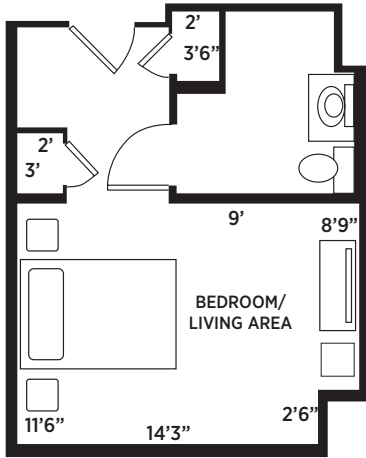

MEMORY CARE | SUITES

STUDIO
270 - 300 SQ FT

STUDIO DELUXE
300 - 350 SQ FT

**ONE BEDROOM
OR COMPANION**
375 - 460 SQ FT

B

BRANDYWINE

REFLECTIONS AT COLTS NECK
MEMORY CARE

3 MERIDIAN CIRCLE
COLTS NECK, NJ 07722
732.303.3100
RUI.NET