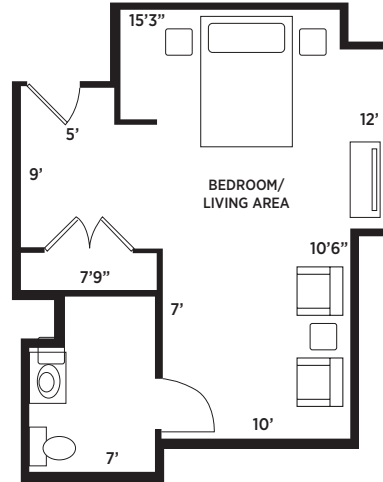

MEMORY CARE | SUITES

STUDIO
270 - 300 SQ FT

STUDIO DELUXE
300 - 350 SQ FT

**ONE BEDROOM
OR COMPANION**
375 - 460 SQ FT

B

BRANDYWINE

REFLECTIONS AT COLTS NECK
MEMORY CARE

3 MERIDIAN CIRCLE
COLTS NECK, NJ 07722
732.303.3100
RUI.NET